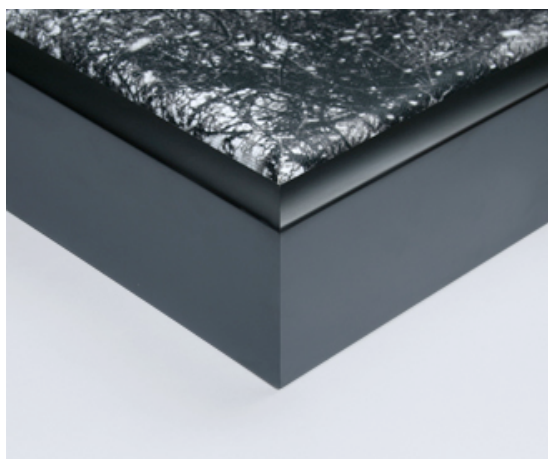

Floating Canvas

A contemporary take on a traditional product

With a deep edge white or black frame, the image is produced on 380gsm archival natural canvas which is sealed with fine art recommended varnish, hand stretched around a solid frame until finally set into our floating frame. Available in black and white. Size quoted is the size of the canvas, with the frame, the piece is slightly larger.

Size (mm)	Unit Price
400 x 400	£80
700 x 700	£132
400 x 300	£71
600 x 400	£94
800 x 535	£132
1000 x 665	£175