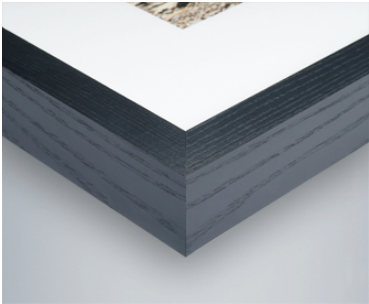

Gallery Framed Print

Where old and new come together

Produced using 250gsm satin or matte art paper, the print is hand mounted to a wide bevel cut conservation mount. The print is set in our 40mm deep edge ash frame supplied from sustainable resources, and finished with artist's backing tape. Available in black, brown and natural finishes.

Size	Actual Frame Size	Unit Price
8 x 10"	14 x 16"	£53
10 x 12"	16 x 18"	£67
12 x 16"	18' x 22"	£85
16 x 20"	22' x 26"	£103
20 x 24"	26' x 30"	£121
20 x 30"	26' x 36"	£139