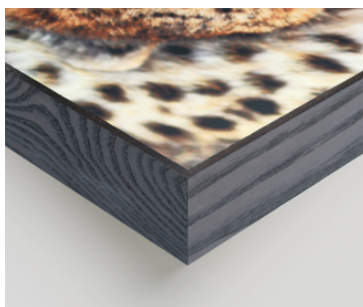

Box Framed Prints

Affordable style

40mm solid deep ash frame supplied from sustainable resources. The print is produced using archival inks and printed to 200gsm paper. The image is then hand mounted and sealed to give a satin finish, providing extra protection. The print is then mounted to the top edge of the frame giving a box effect. Available in black, brown and natural finish.

Size	Unit Price
10x10"	£29
16x16"	£45
10X8"	£28
10x12"	£34
12x16"	£36
16x20"	£48
18x24"	£58

Vintage Ornate Canvas

Where old and new come together

Swept ornate framed supplied in black, silver, gold or white. Canvas print produced using a 360 gsm natural archival canvas, printed with UV archival pigment inks and finished with a fine art trade recommended satin varnish. The print is then hand stretched around a 3mm MDF board and hand mounted into the deep set heavy Ornate frame.

Produced using 250gsm satin or matte art paper, the print is hand mounted to a wide bevel cut conservation mount. The print is set in our 40mm deep edge ash frame supplied from sustainable resources, and finished with artist's backing tape. Available in black, brown and natural finishes.

With a deep edge white or black frame, the image is produced on 380gsm archival natural canvas which is sealed with fine art recommended varnish, hand stretched around a solid frame until finally set into our floating frame. Available in black and white. Size quoted is the size of the canvas, with the frame, the piece is slightly larger.